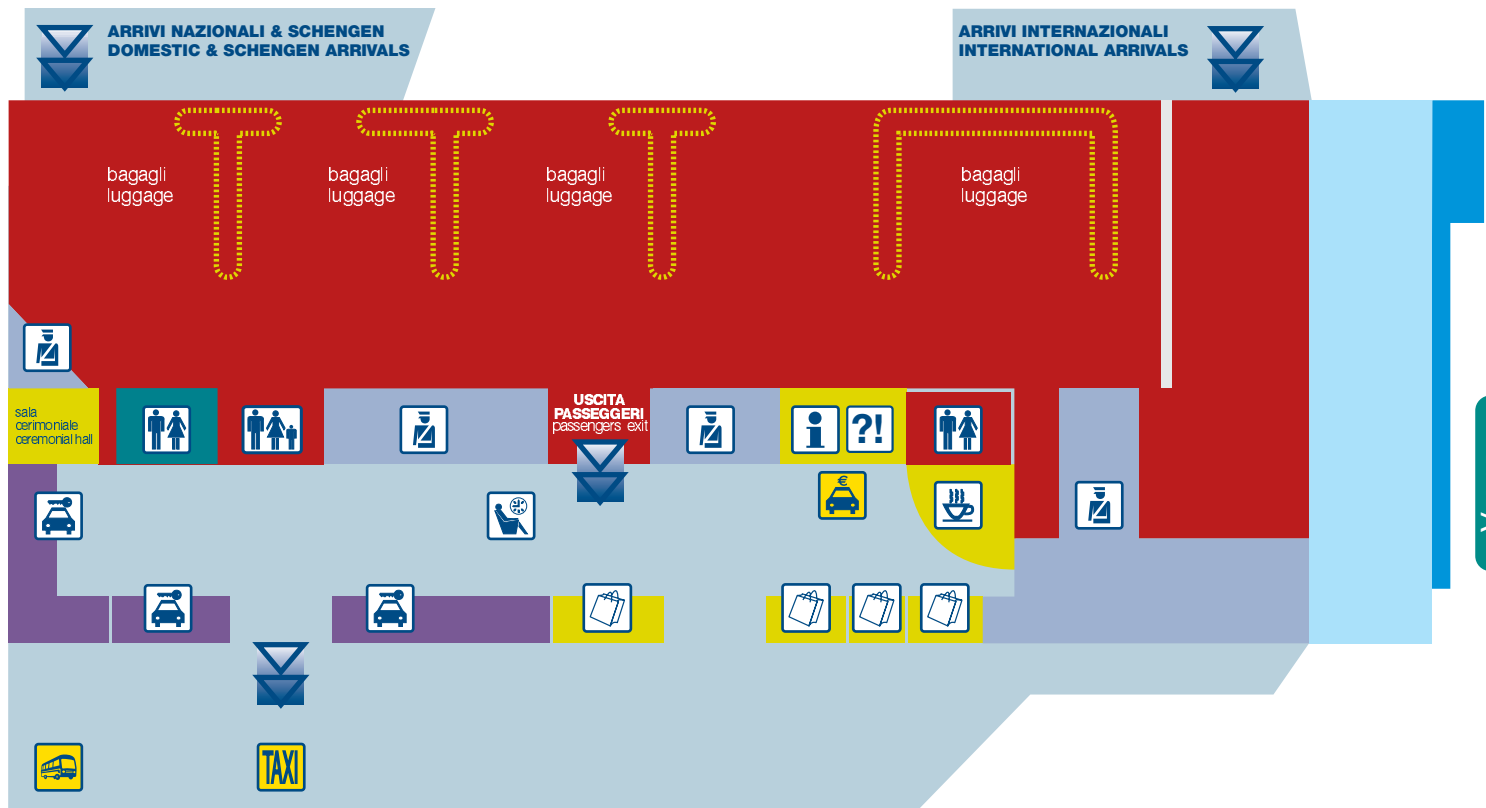

Partenze / piano terra - Departures / ground floor

- | | | | | | |
|--|---|---|---|--|---|
|  sala imbarco gates |  negozi shop |  bancomat ATM |  ascensore elevator |  pronto soccorso first aid |  bar snack bar/café |
|  biglietteria aerea flight ticketing |  beauty pharmacy pharmacy/beauty aids |  banca bank |  scala mobile escalator |  enti di Stato authorities |  sala d'attesa waiting room |
|  check-in |  internet point |  WC |  scala stairs |  ristorante restaurant |  sala VIP VIP lounge |
|  controllo sicurezza security | | | | |  chiesa chapel |

Partenze / primo piano - Departures / first floor

Terminal arrivi - Arrivals

 **sala arrivi**
arrivals

 **negozi**
boutiques

 **cassa parcheggi**
parking lot payment

 **bus navetta**
shuttle bus

 **autonoleggi**
rent a car

 **wc**

 **enti di Stato**
authorities

 **informazioni**
information

 **lost & found**
lost & found

 **sala d'attesa**
waiting room

 **bar**
snack bar/café